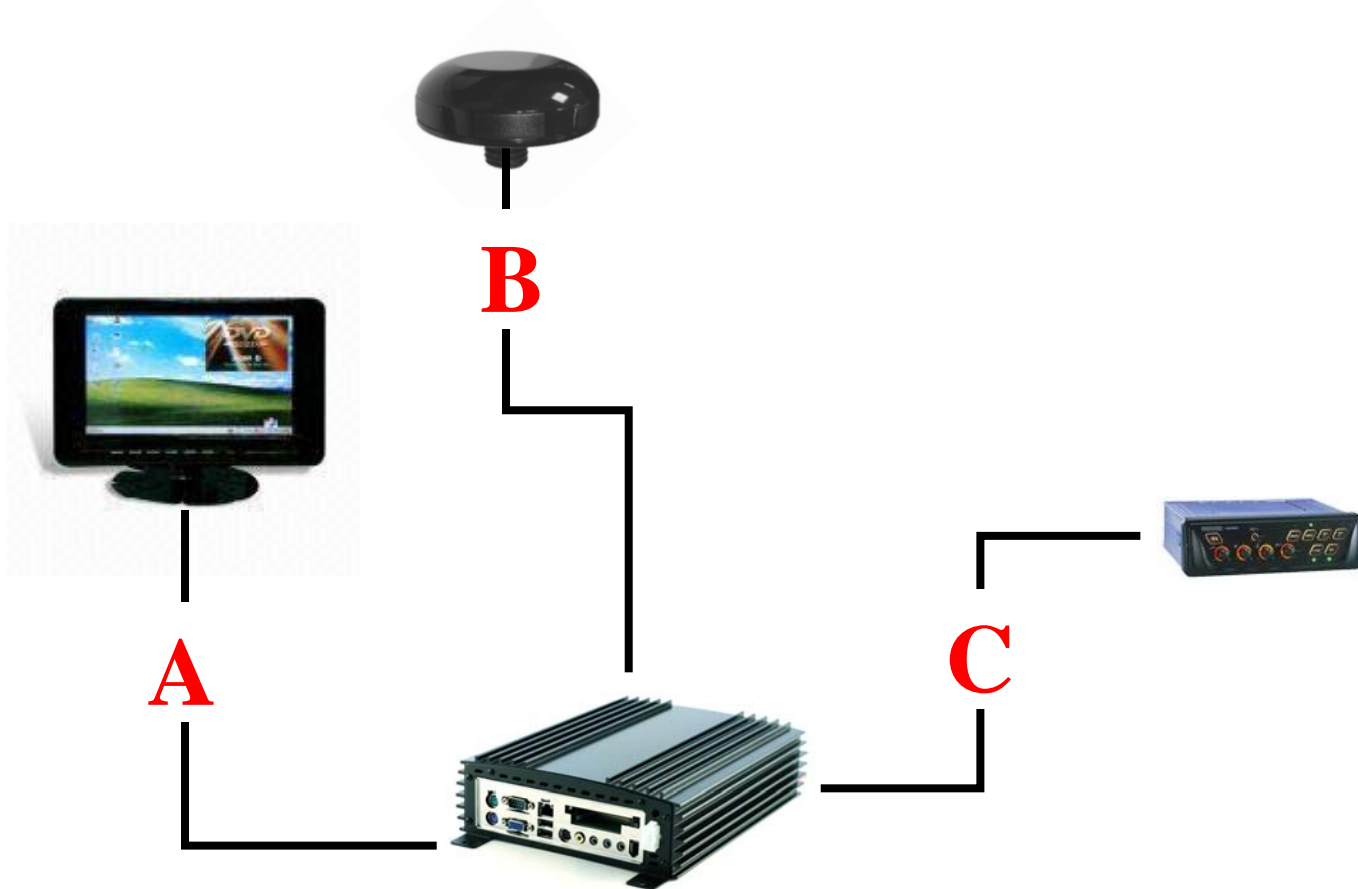

EasyGuide is available as a multi-language or single-language system, with or without a passenger screen.

Even if you install a single language version of EasyGuide, you can select the language to broadcast at the beginning of the trip – ideal for language groups!

EasyGuide Audio Solo

Broadcasts Audio Via PA System

Notes

- Diagrams are for illustrative purposes only
- Audio may be triggered by both GPS receiver and touch screen
- Maximum 1 language/sound file at a time
- Not to scale

EasyGuide Media Multi

Shown With Actia Sound Distribution System And Passenger Screen

16 channel Sound System Connection Diagram

The audio level can be adjusted via the corresponding pots for each channel on the top of the Transmitter.