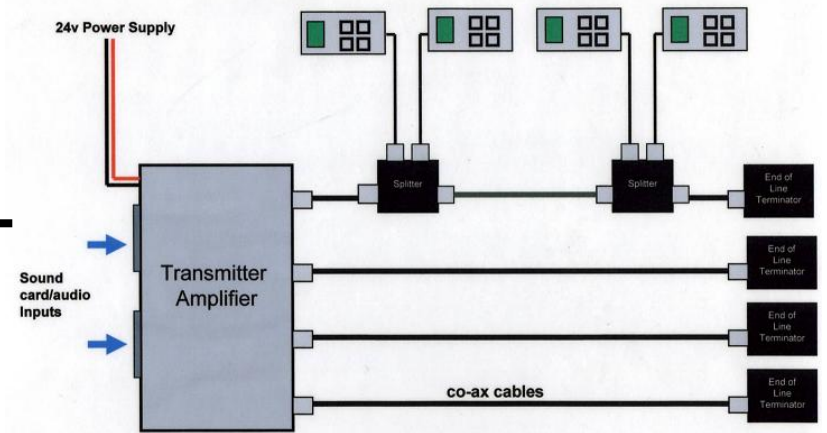

EasyGuide Audio Multi

Shown With Actia Sound Distribution System

Notes

- Diagrams are for illustrative purposes only
- Audio may be triggered by both GPS receiver and touch screen
- Maximum 16 languages/sound files at a time
- Not to scale

EasyGuide Media Multi

Shown With Actia Sound Distribution System And Passenger Screen

16 channel Sound System Connection Diagram

The audio level can be adjusted via the corresponding pots for each channel on the top of the Transmitter.