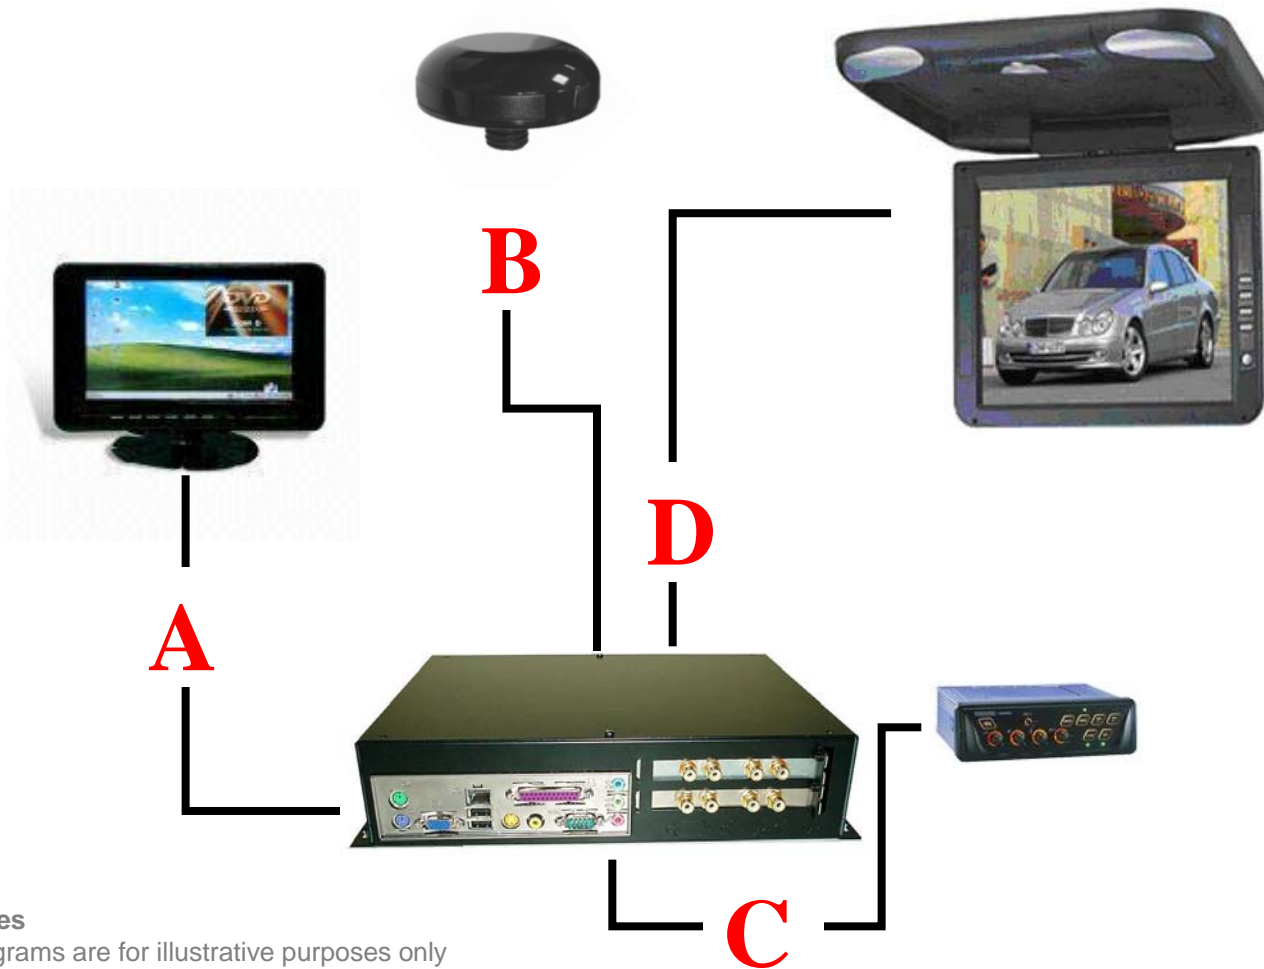

EasyGuide Media Multi

Shown With Actia Sound Distribution System And Passenger Screen

16 channel Sound System Connection Diagram

The audio level can be adjusted via the corresponding pots for each channel on the top of the Transmitter.

Notes

- Diagrams are for illustrative purposes only
- Media may be triggered by both GPS receiver and touch screen
- Maximum 16 languages/sound files at a time
- Not to scale

EasyGuide Media Solo

Broadcasts Audio Via PA System. Supports Passenger Screen.