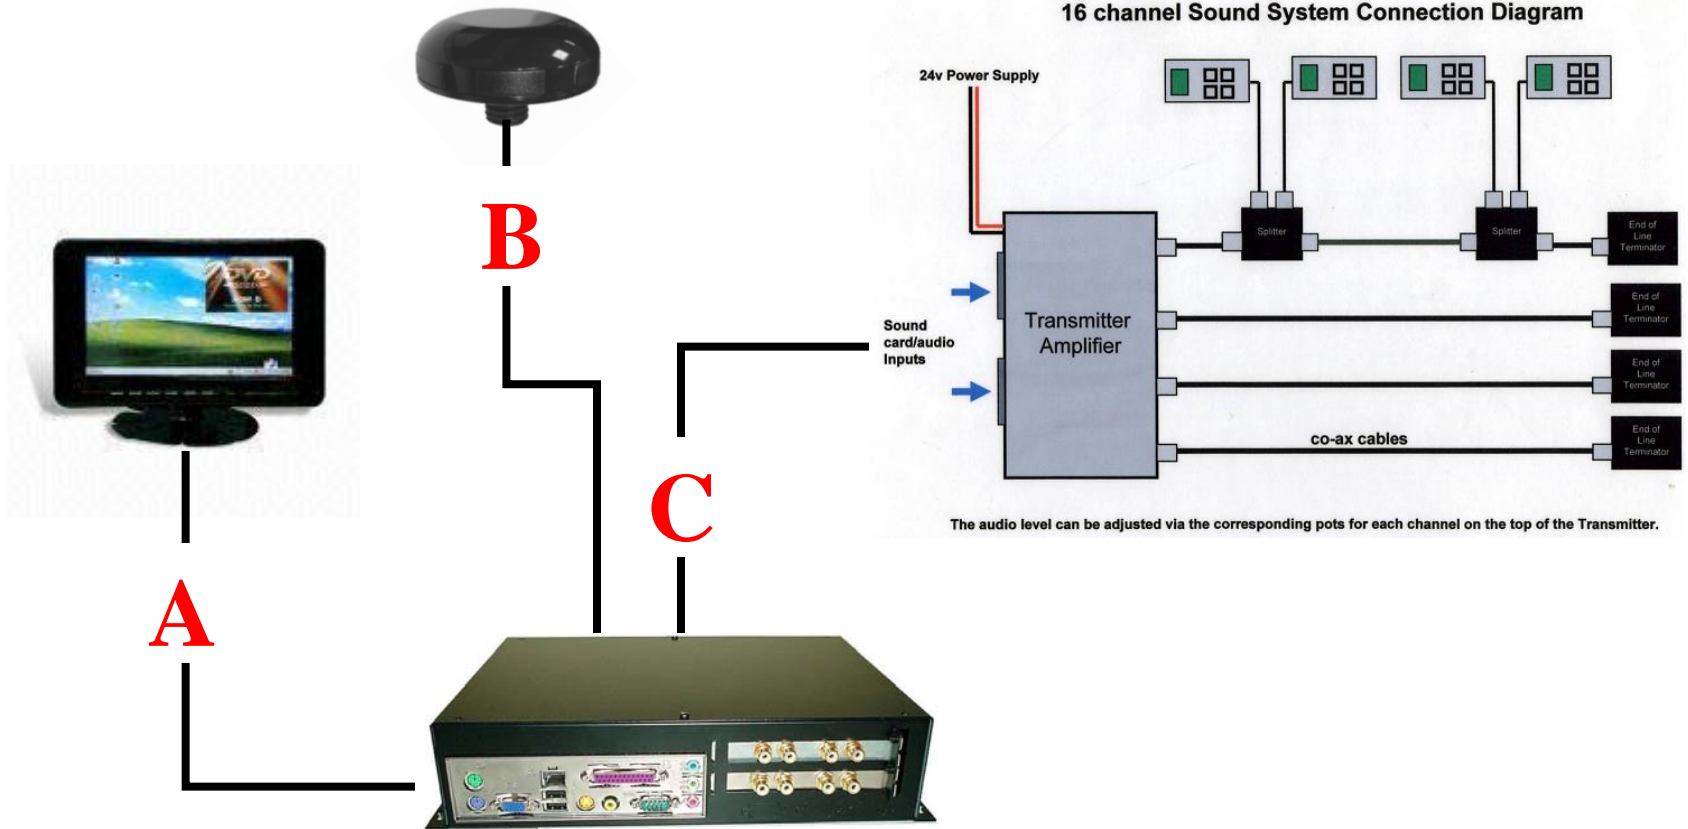

EasyGuide Audio Multi

Shown With Actia Sound Distribution System

Notes

- Diagrams are for illustrative purposes only
- Audio may be triggered by both GPS receiver and touch screen
- Maximum 16 languages/sound files at a time
- Not to scale