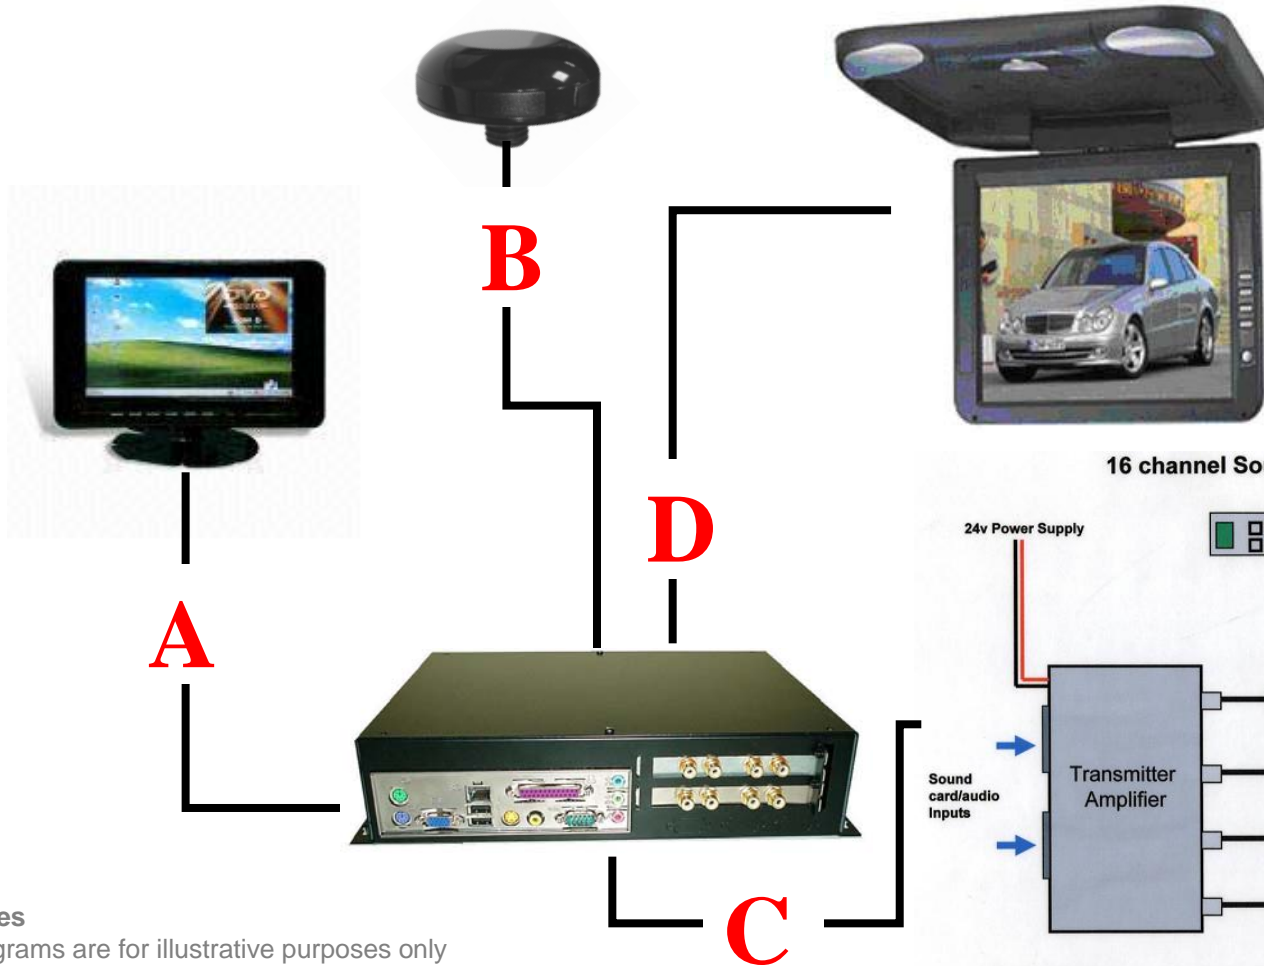

EasyGuide Audio Multi

Shown With Actia Sound Distribution System

Notes

- Diagrams are for illustrative purposes only
- Audio may be triggered by both GPS receiver and touch screen
- Maximum 16 languages/sound files at a time
- Not to scale

EasyGuide Media Multi

Shown With Actia Sound Distribution System And Passenger Screen

16 channel Sound System Connection Diagram

The audio level can be adjusted via the corresponding pots for each channel on the top of the Transmitter.

Notes

- Diagrams are for illustrative purposes only
- Media may be triggered by both GPS receiver and touch screen
- Maximum 16 languages/sound files at a time
- Not to scale

EasyGuide Media Solo

Broadcasts Audio Via PA System. Supports Passenger Screen.